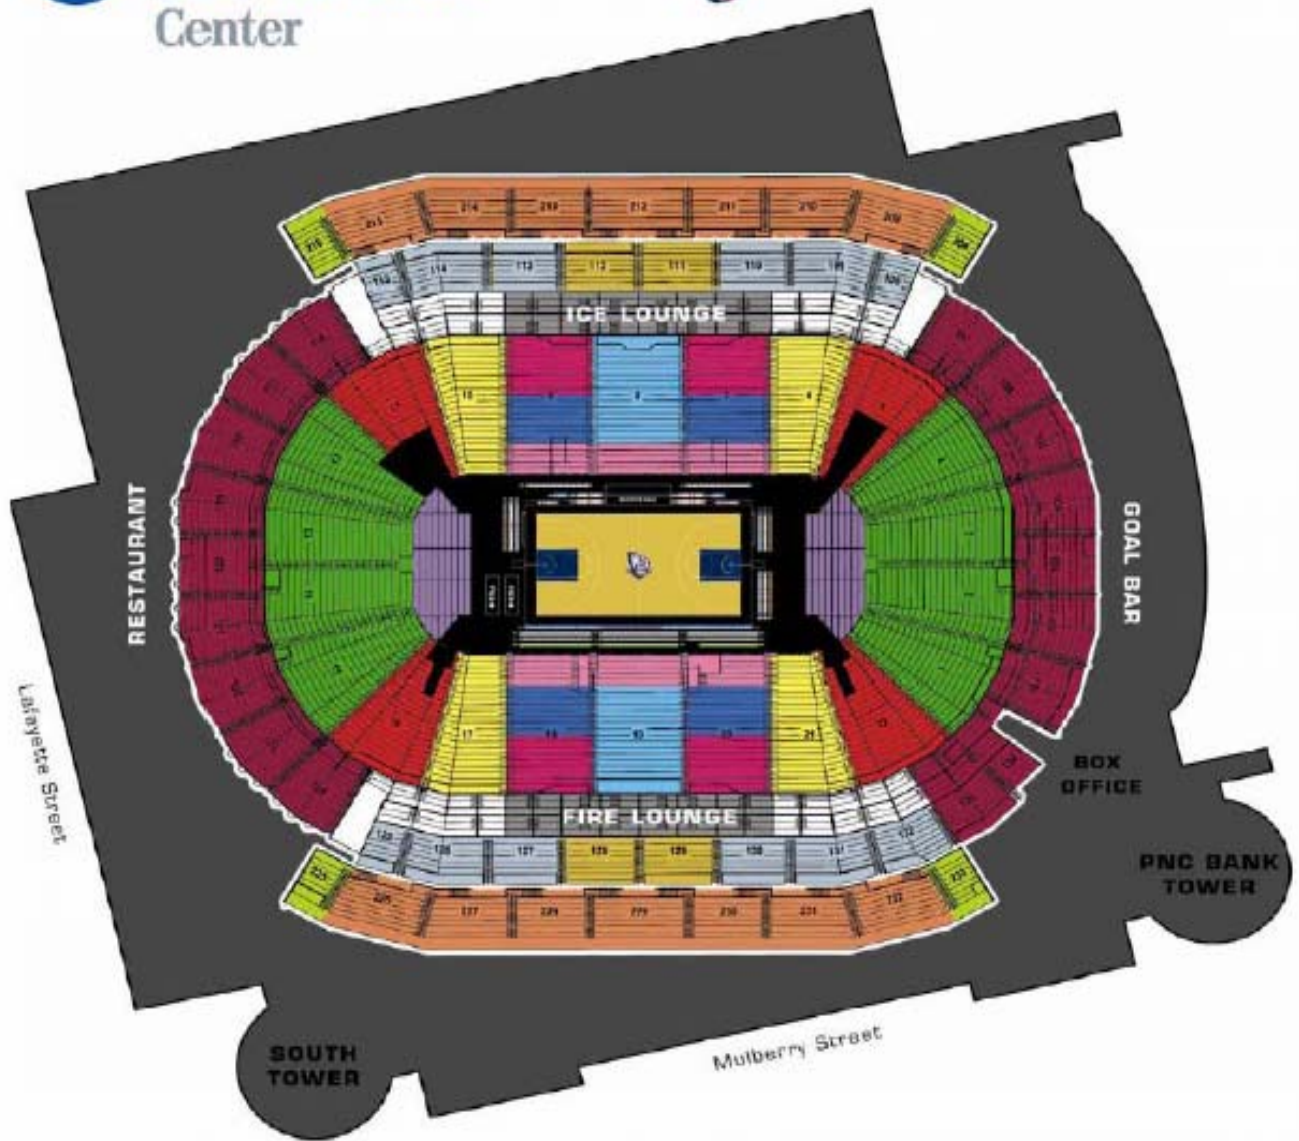

# 2011 12 SEATING CHART

For More information regarding Groups or Season Tickets  
Contact Ken Dorsett at 201.635.3414 or email [kdorsett@nets.com](mailto:kdorsett@nets.com)